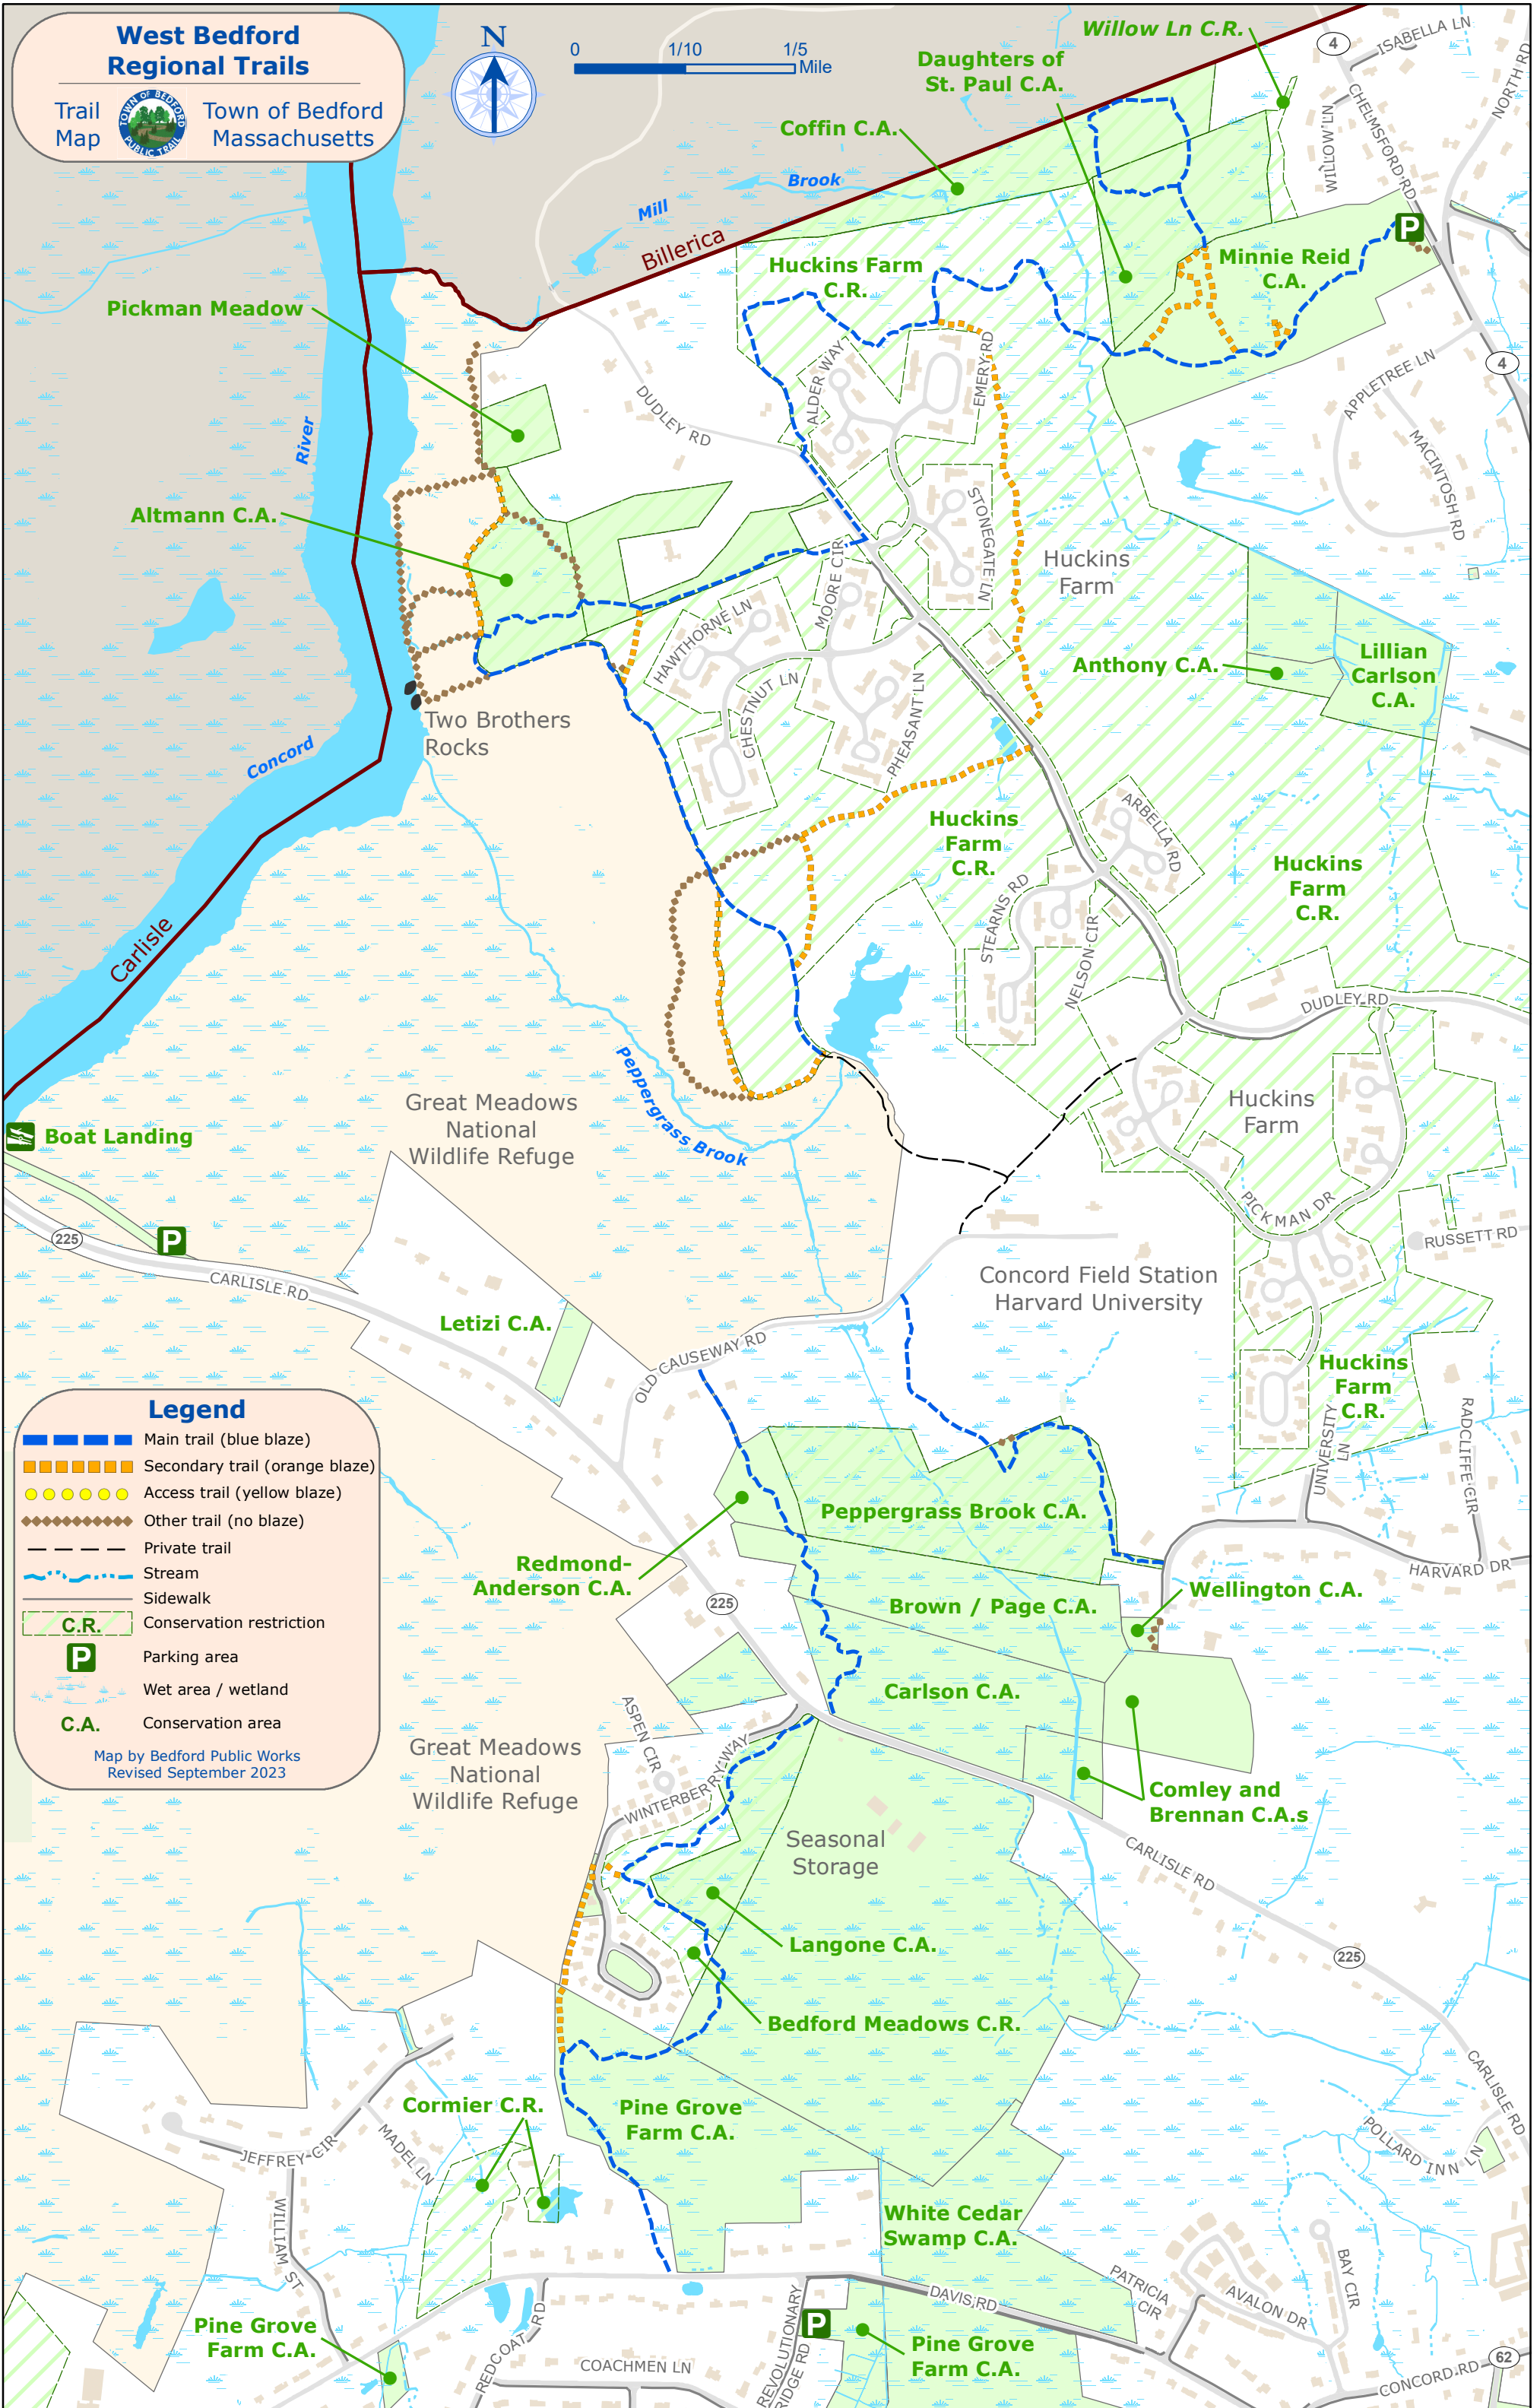

West Bedford Regional Trails

Trail Map

Town of Bedford
Massachusetts

0 1/10 1/5 Mile

Legend

- Main trail (blue blaze)
- Secondary trail (orange blaze)
- Access trail (yellow blaze)
- Other trail (no blaze)
- Private trail
- Stream
- Sidewalk
- C.R. Conservation restriction
- Parking area
- Wet area / wetland
- C.A. Conservation area

Map by Bedford Public Works
Revised September 2023