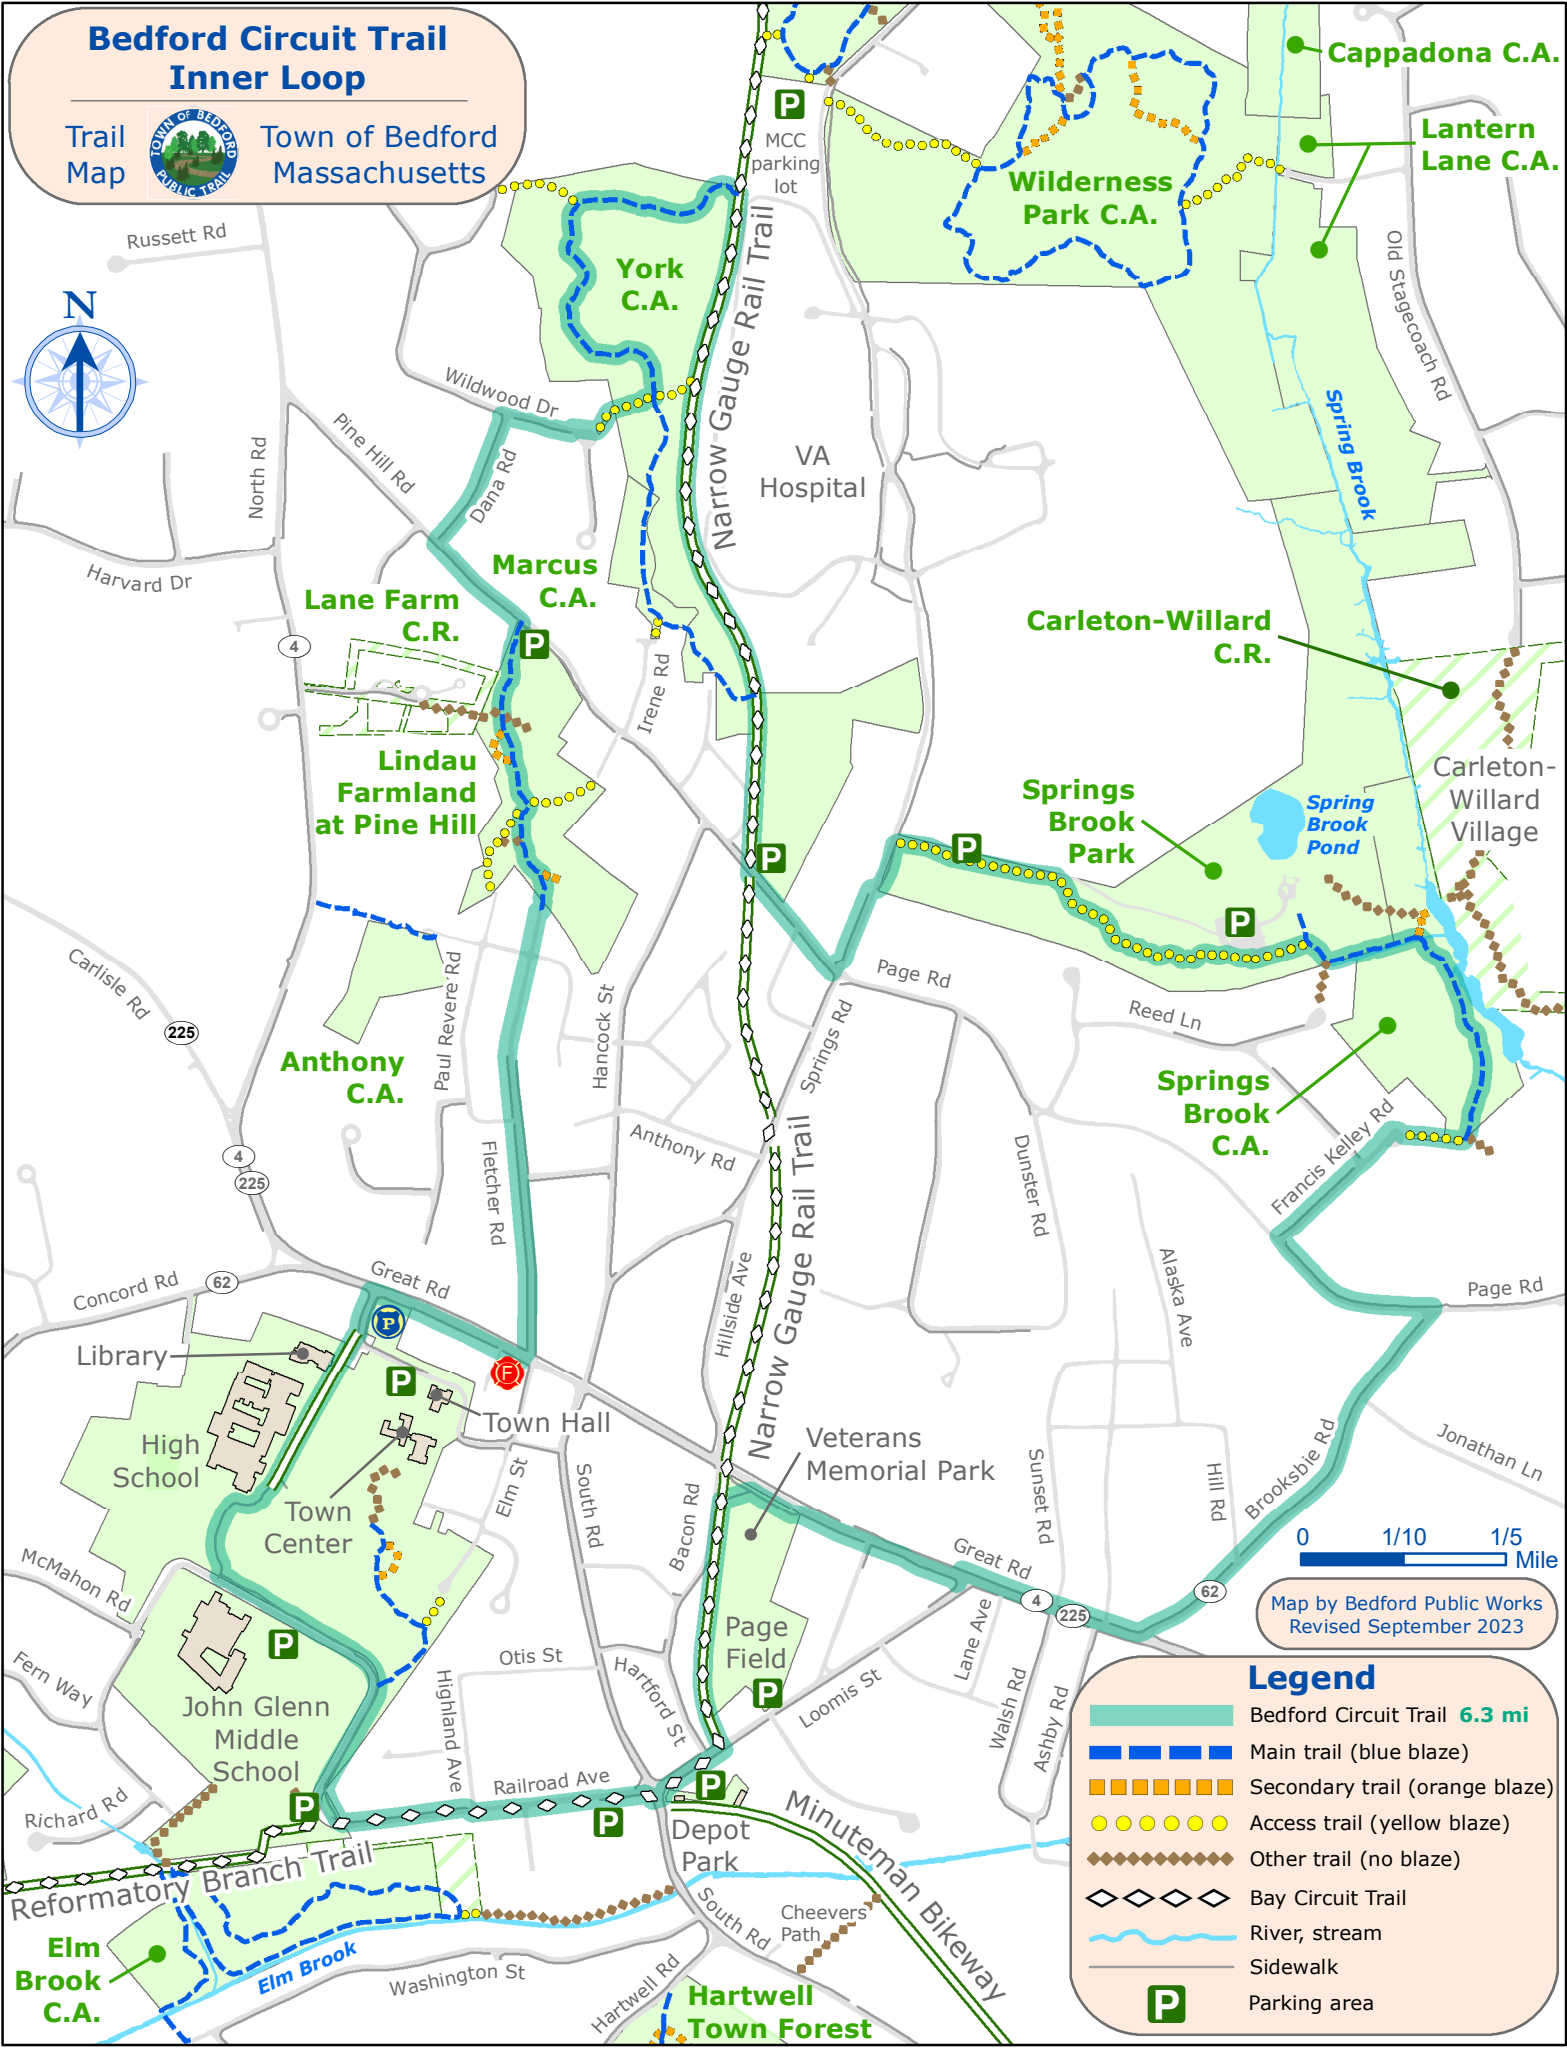

Bedford Circuit Trail Inner Loop

Trail Map

Town of Bedford
Massachusetts

0 1/10 1/5 Mile

Map by Bedford Public Works
Revised September 2023

Legend

- Bedford Circuit Trail **6.3 mi**
- Main trail (blue blaze)
- Secondary trail (orange blaze)
- Access trail (yellow blaze)
- Other trail (no blaze)
- Bay Circuit Trail
- River, stream
- Sidewalk
- P Parking area