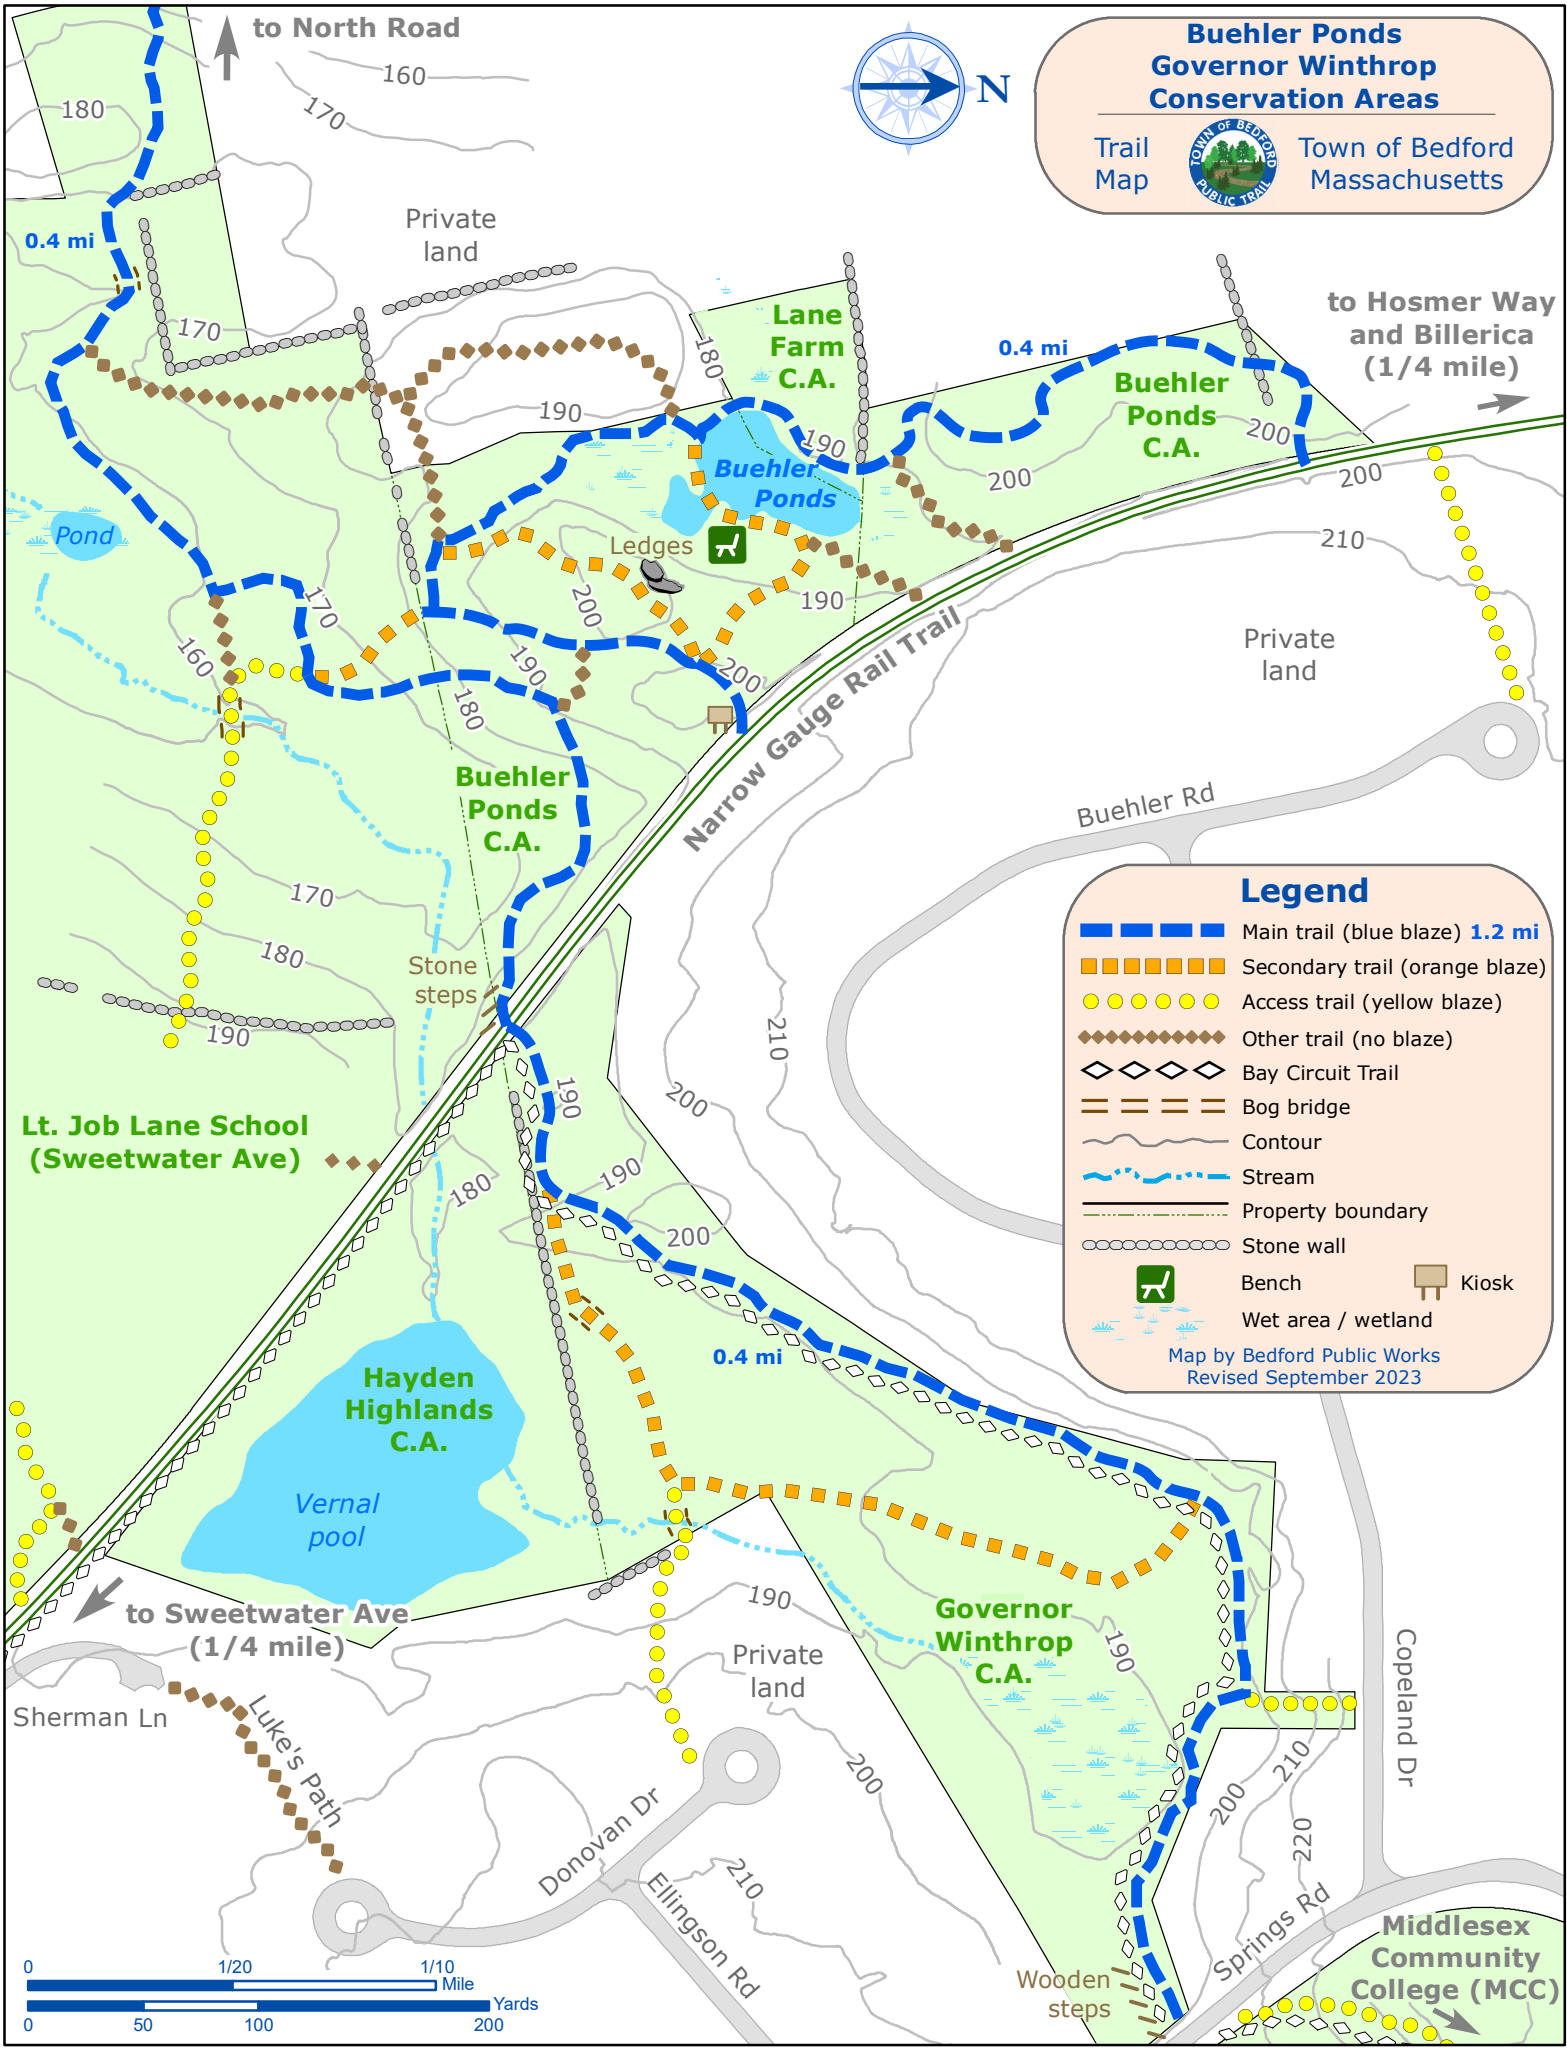

# Buehler Ponds Governor Winthrop Conservation Areas

Trail  
Map

Town of Bedford  
Massachusetts

## Legend

- Main trail (blue blaze) 1.2 mi
- Secondary trail (orange blaze)
- Access trail (yellow blaze)
- Other trail (no blaze)
- Bay Circuit Trail
- Bog bridge
- Contour
- Stream
- Property boundary
- Stone wall
- Bench
- Kiosk
- Wet area / wetland

Map by Bedford Public Works  
Revised September 2023