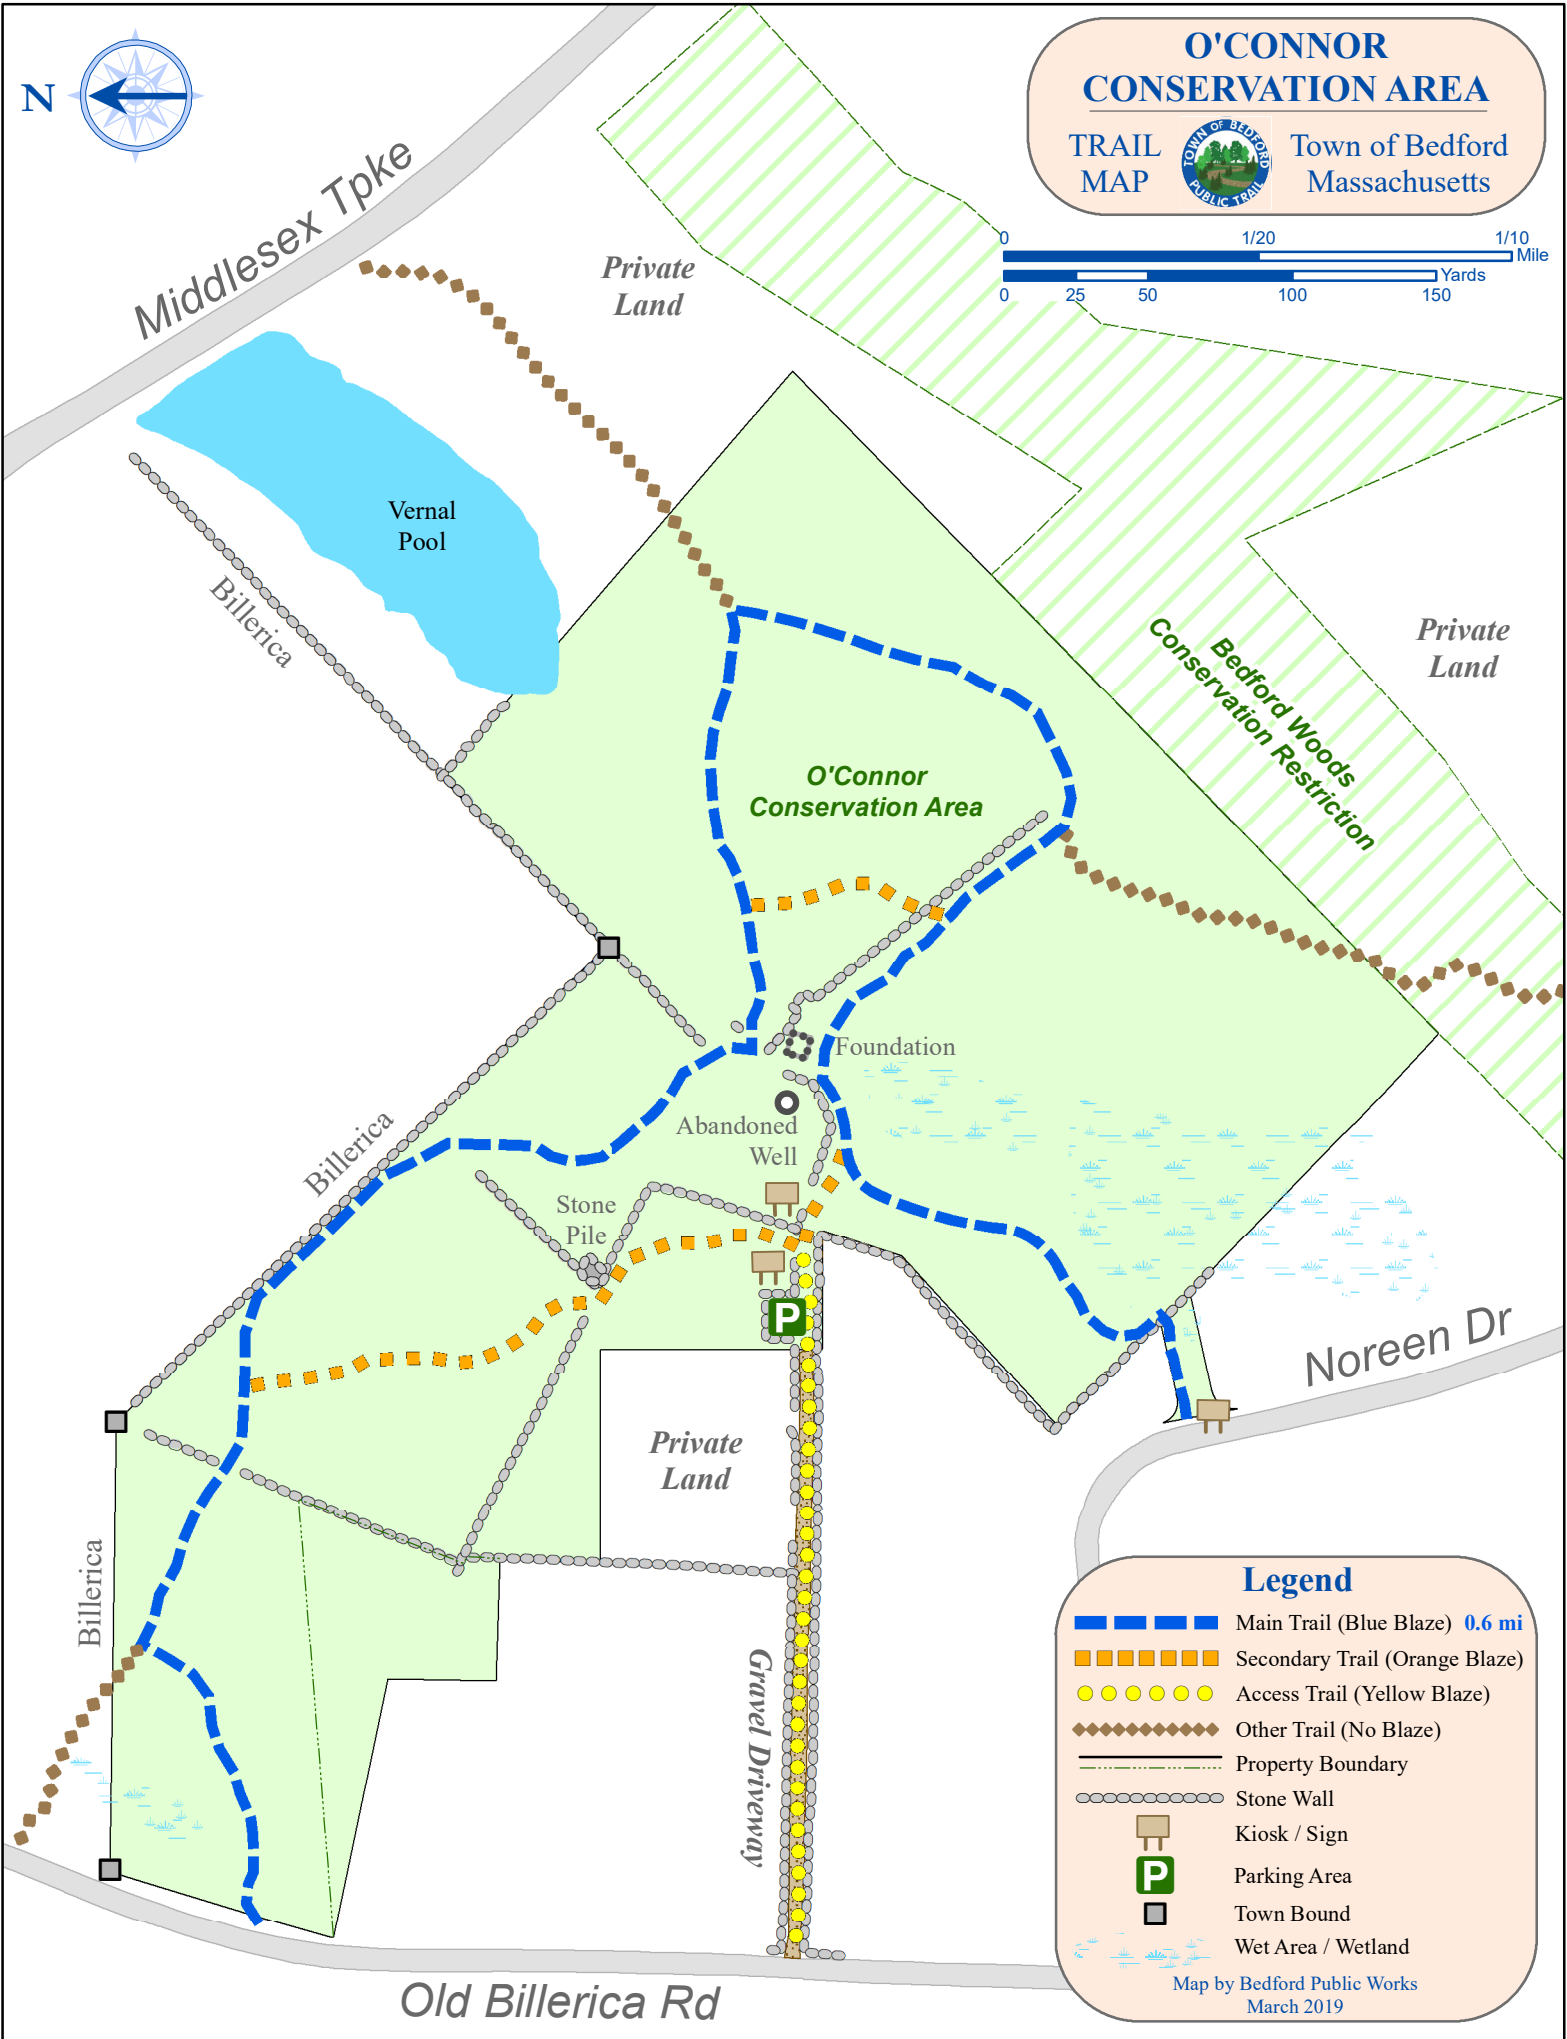

O'CONNOR CONSERVATION AREA

TRAIL MAP

Town of Bedford
Massachusetts

Legend

- Main Trail (Blue Blaze) 0.6 mi
- Secondary Trail (Orange Blaze)
- Access Trail (Yellow Blaze)
- Other Trail (No Blaze)
- Property Boundary
- Stone Wall
- Kiosk / Sign
- Parking Area
- Town Bound
- Wet Area / Wetland

Map by Bedford Public Works
March 2019