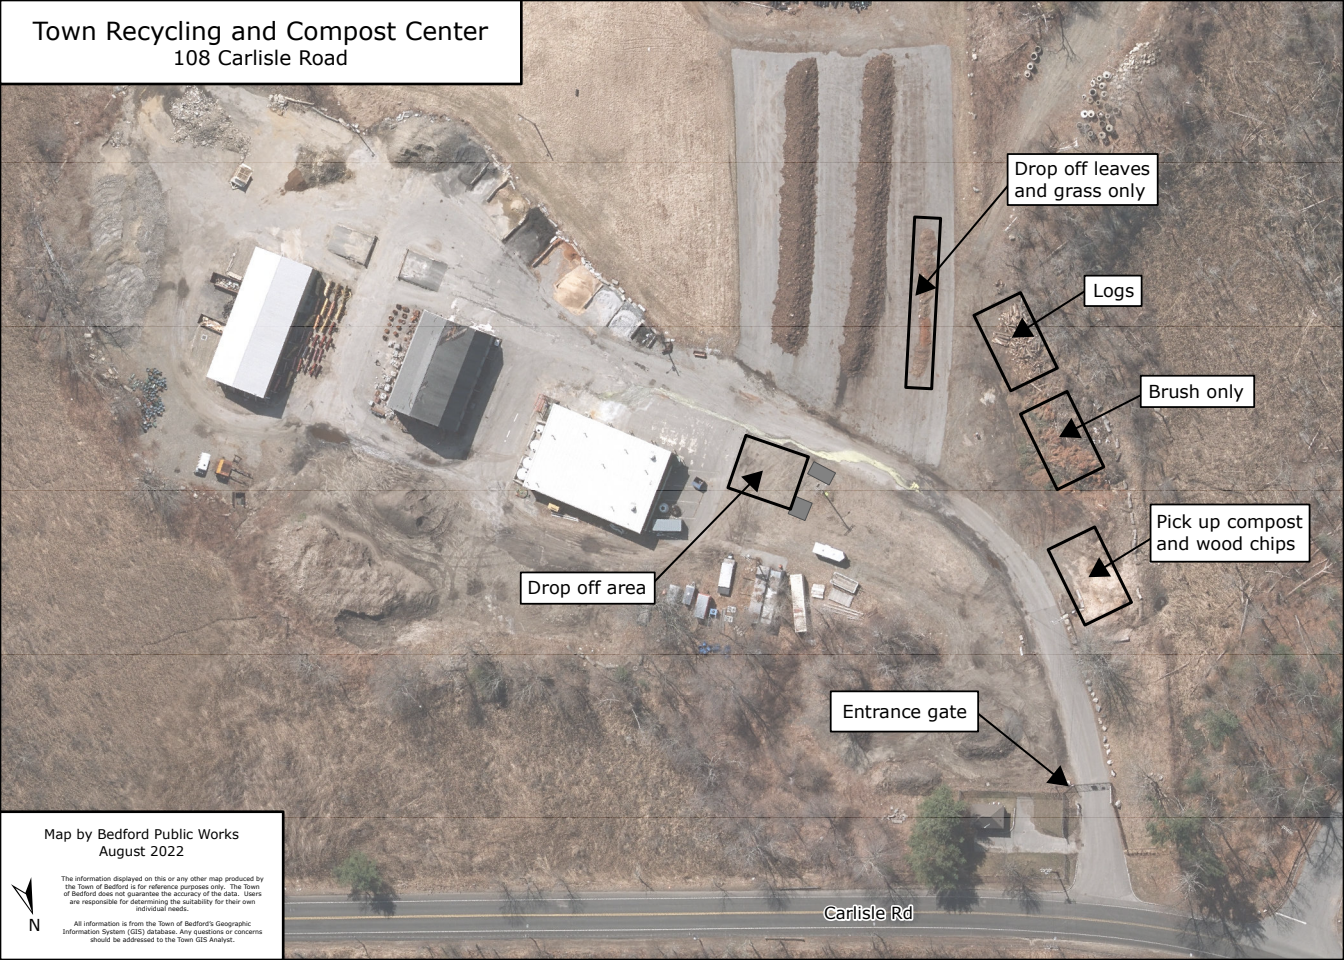

Town Recycling and Compost Center

108 Carlisle Road

Drop off leaves and grass only

Logs

Brush only

Pick up compost and wood chips

Drop off area

Entrance gate

Carlisle Rd

Map by Bedford Public Works
August 2022