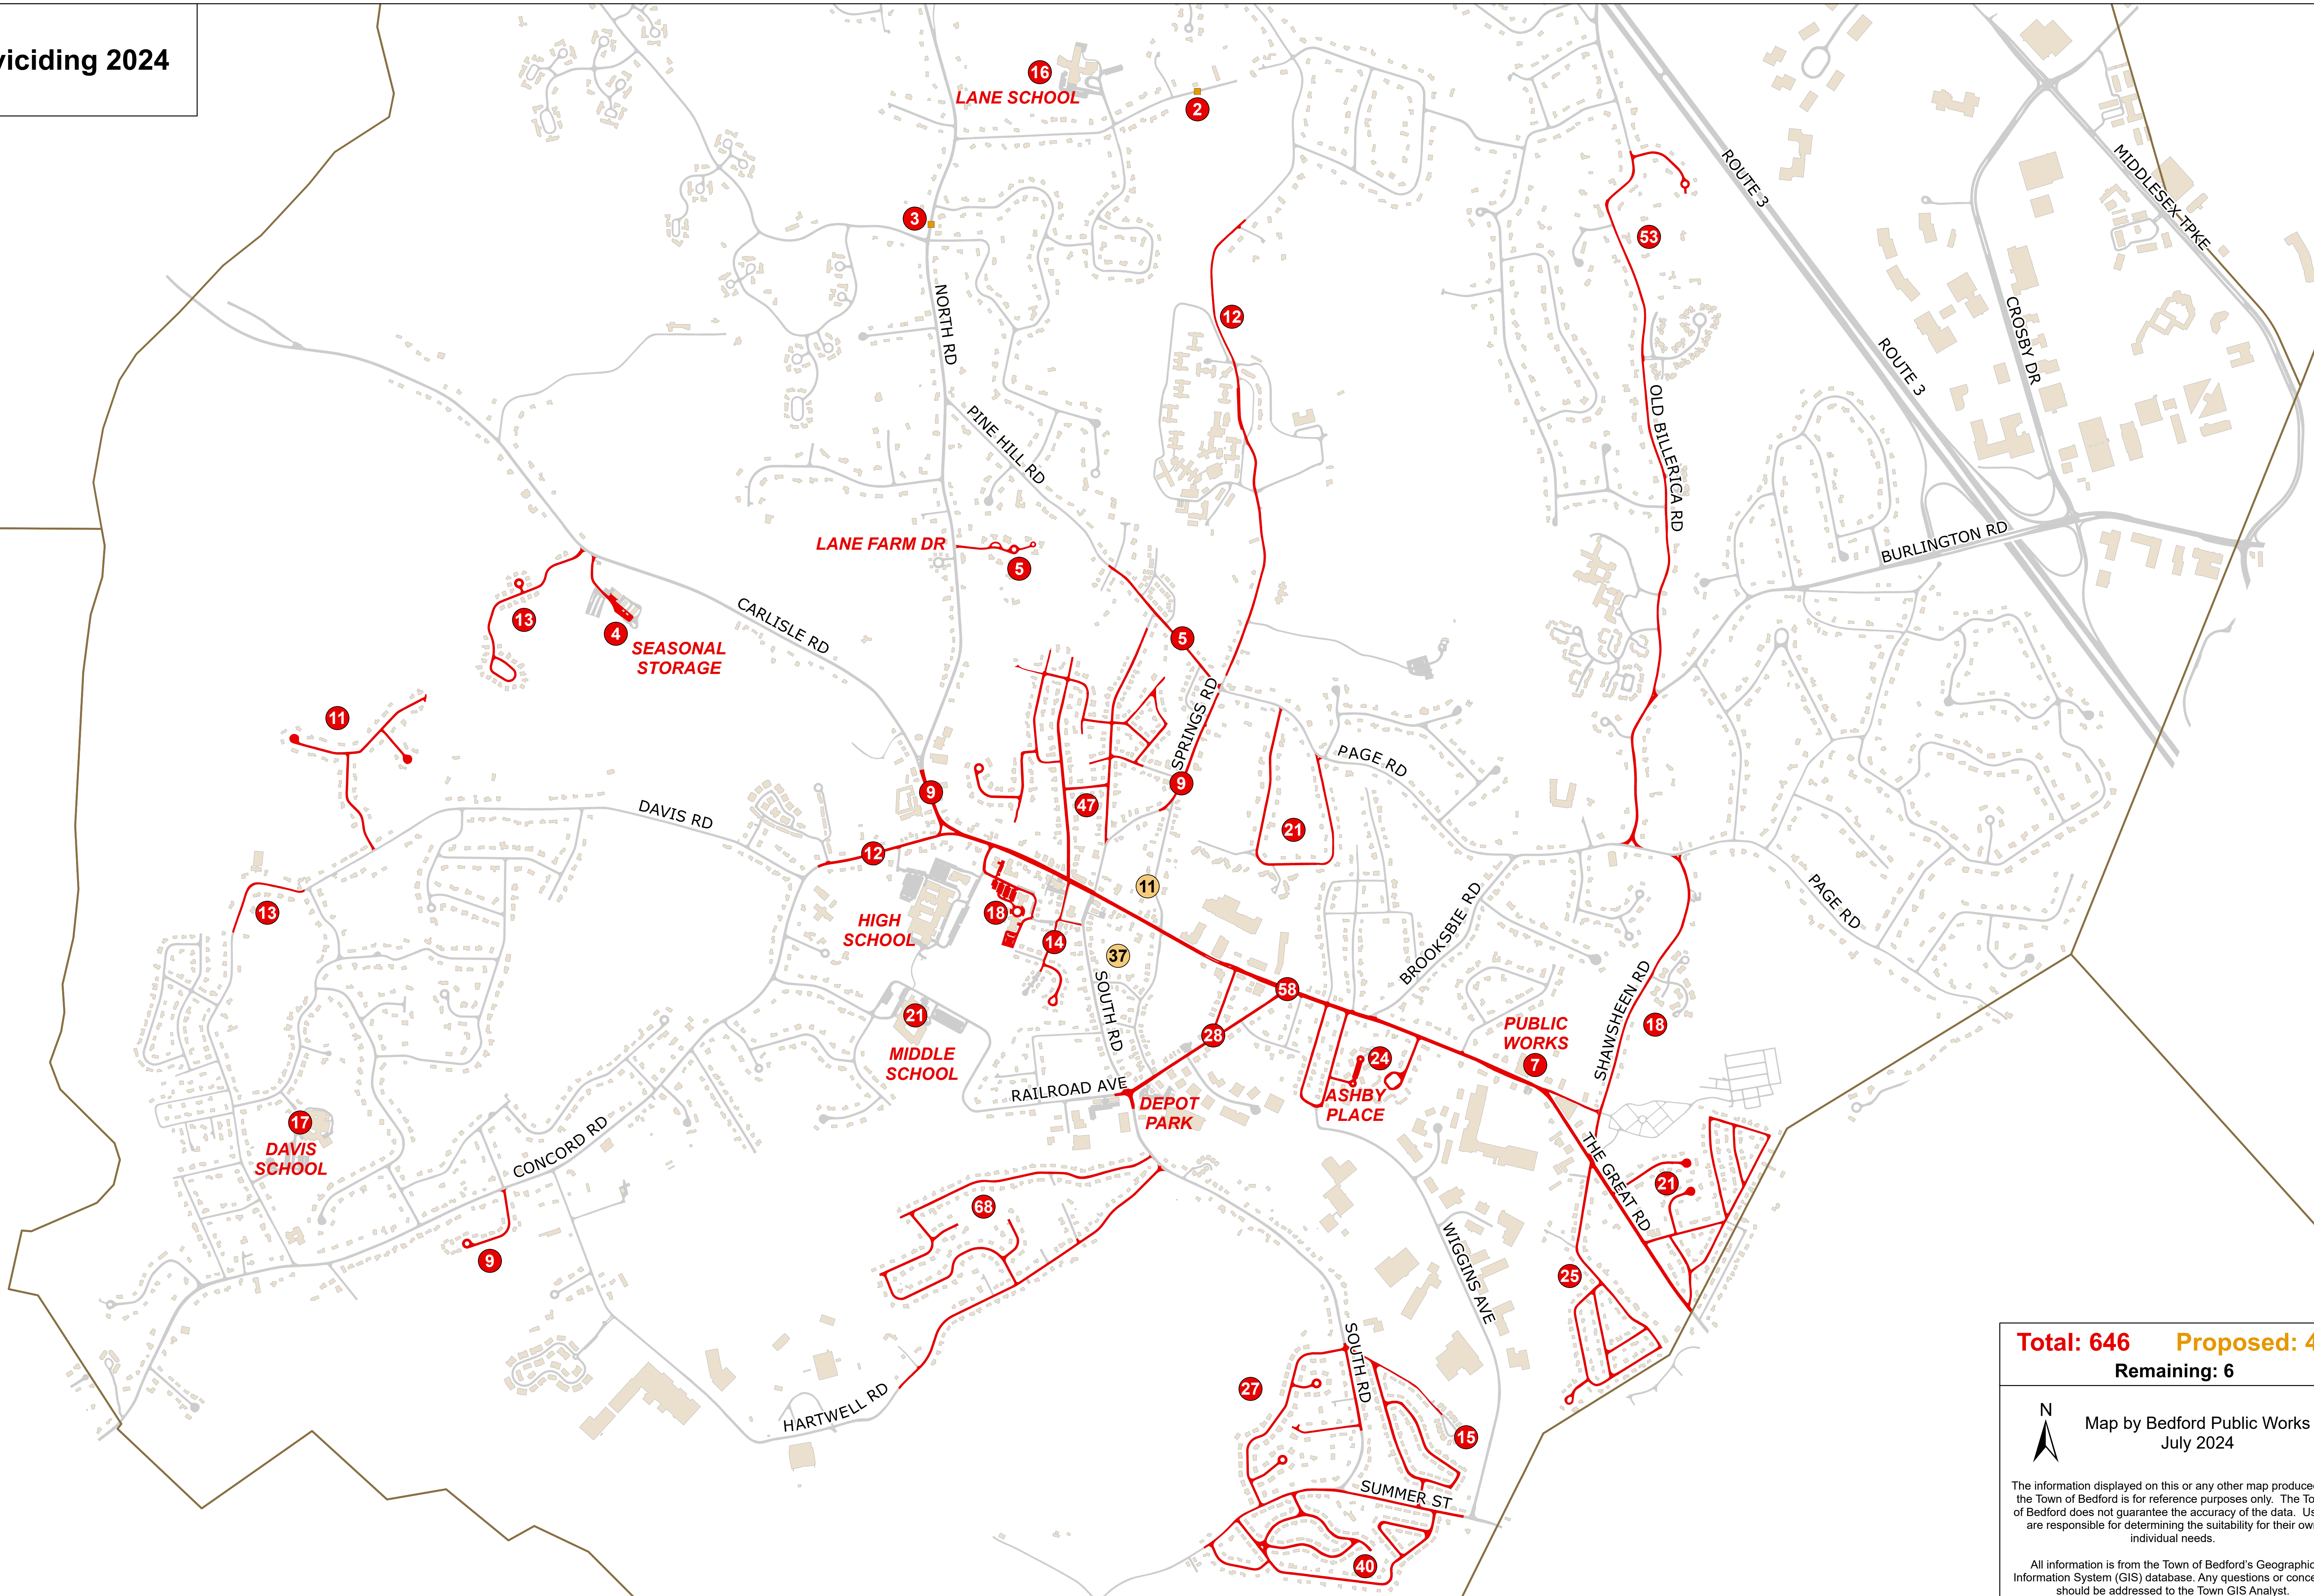

Larviciding 2024

Total: 646 **Proposed: 48**
Remaining: 6

Map by Bedford Public Works
July 2024

The information displayed on this or any other map produced by the Town of Bedford is for reference purposes only. The Town of Bedford does not guarantee the accuracy of the data. Users are responsible for determining the suitability for their own individual needs.

All information is from the Town of Bedford's Geographic Information System (GIS) database. Any questions or concerns should be addressed to the Town GIS Analyst.