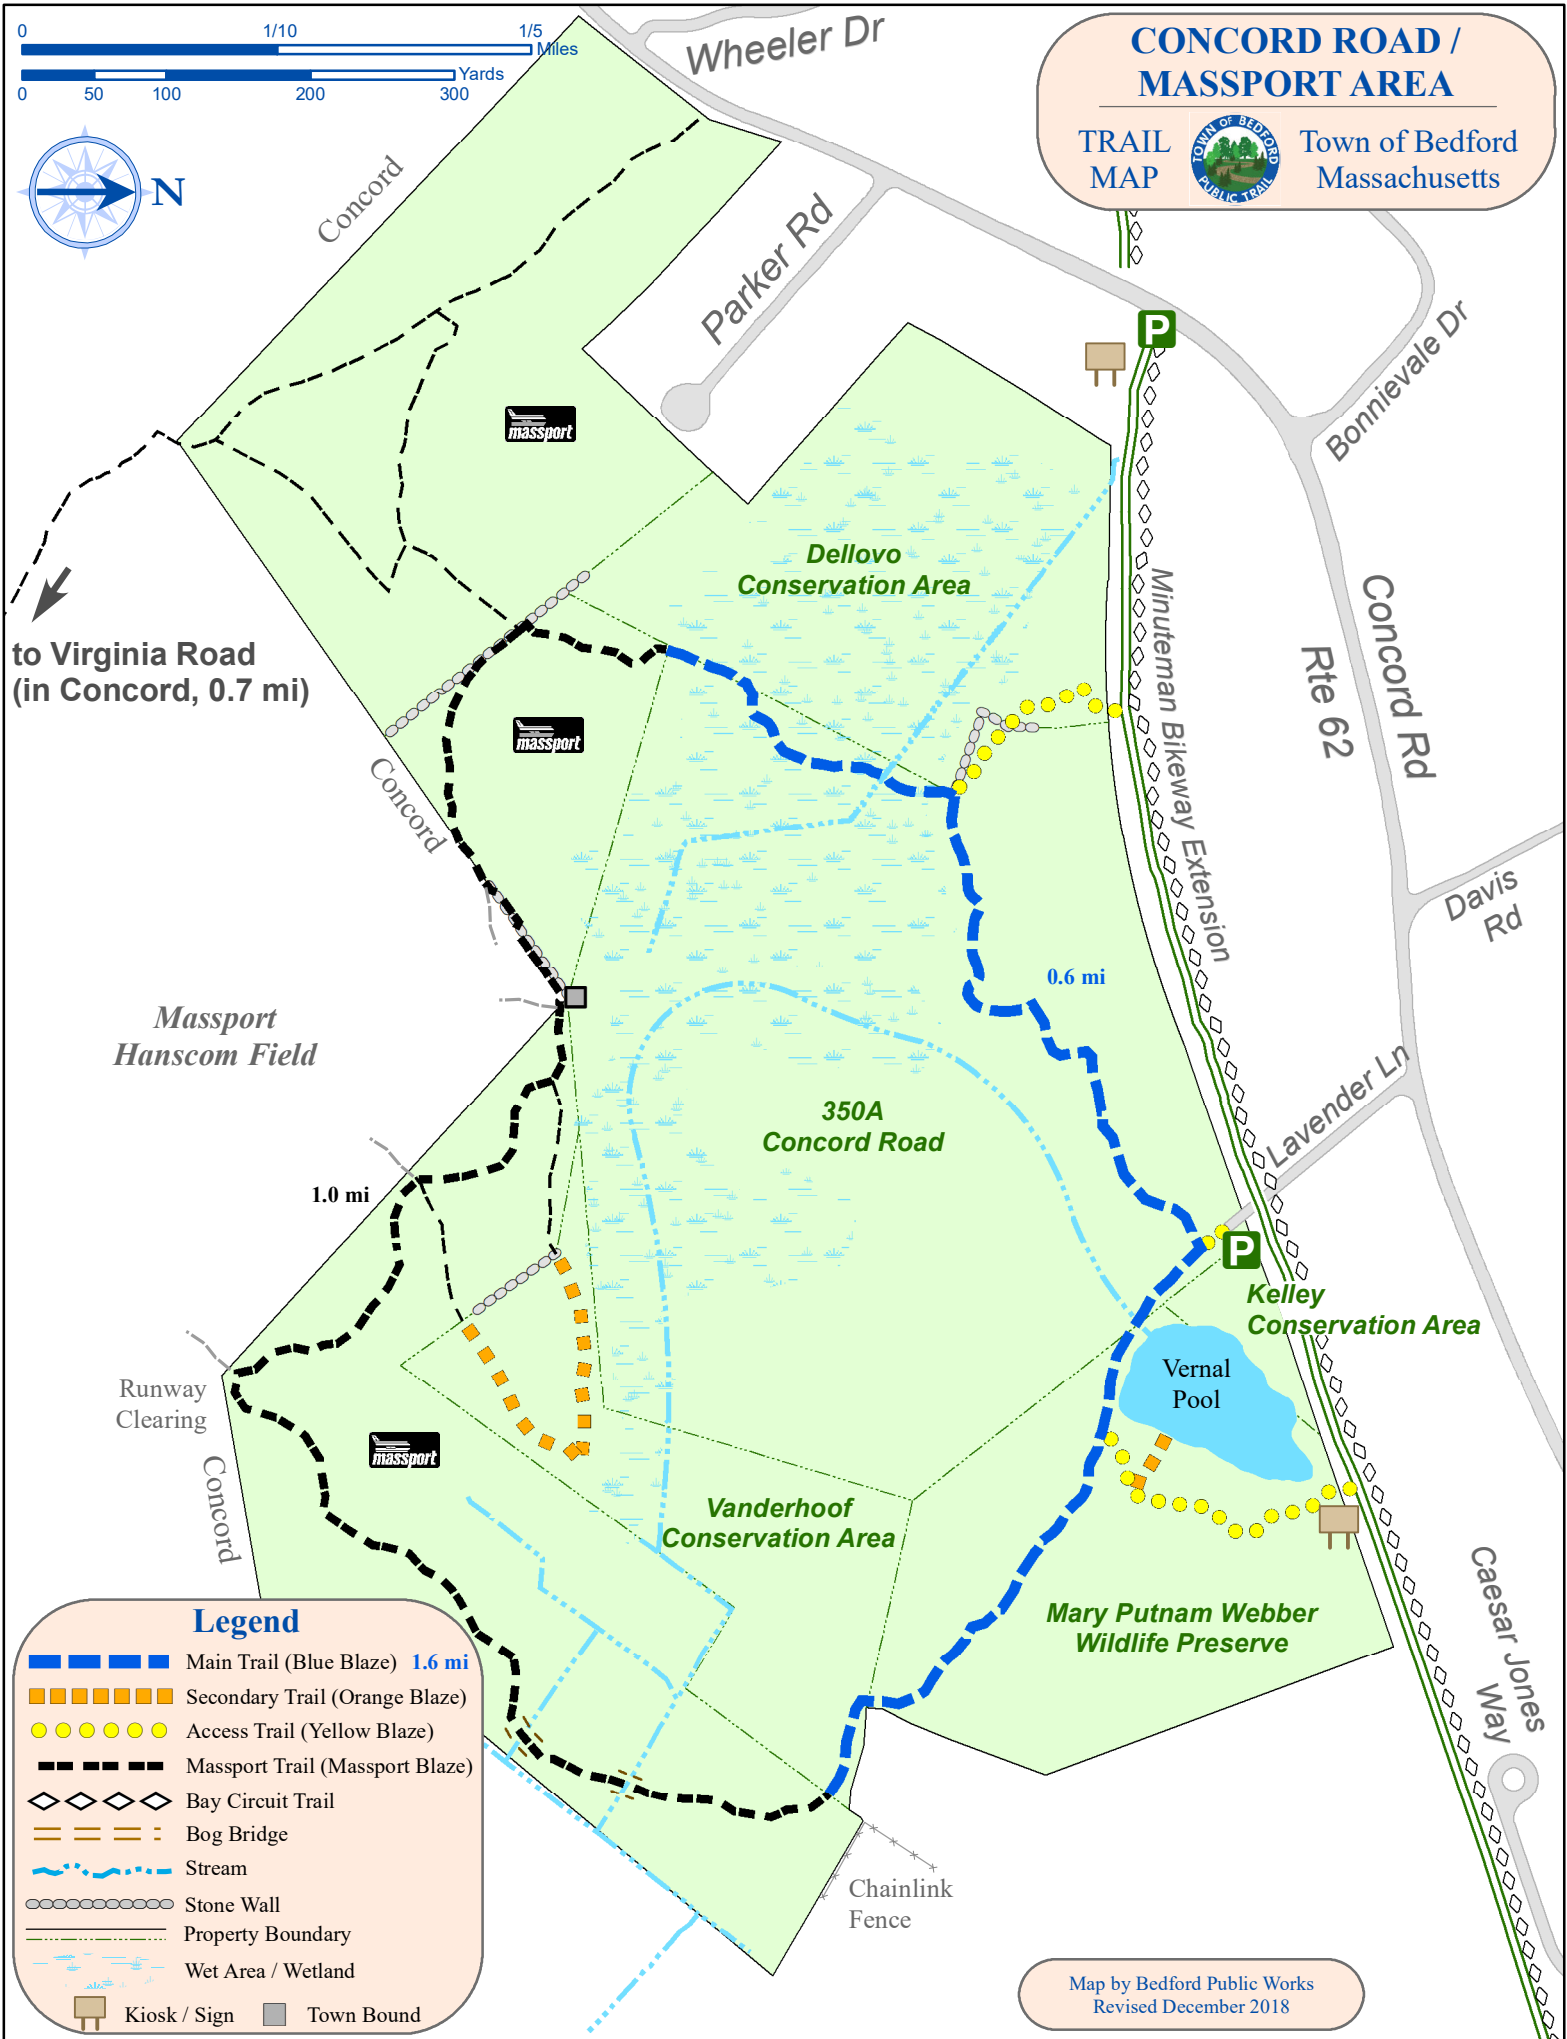

CONCORD ROAD / MASSPORT AREA

TRAIL MAP  Town of Bedford Massachusetts

Legend

-  Main Trail (Blue Blaze) 1.6 mi
-  Secondary Trail (Orange Blaze)
-  Access Trail (Yellow Blaze)
-  Massport Trail (Massport Blaze)
-  Bay Circuit Trail
-  Bog Bridge
-  Stream
-  Stone Wall
-  Property Boundary
-  Wet Area / Wetland
-  Kiosk / Sign
-  Town Bound

Map by Bedford Public Works
Revised December 2018