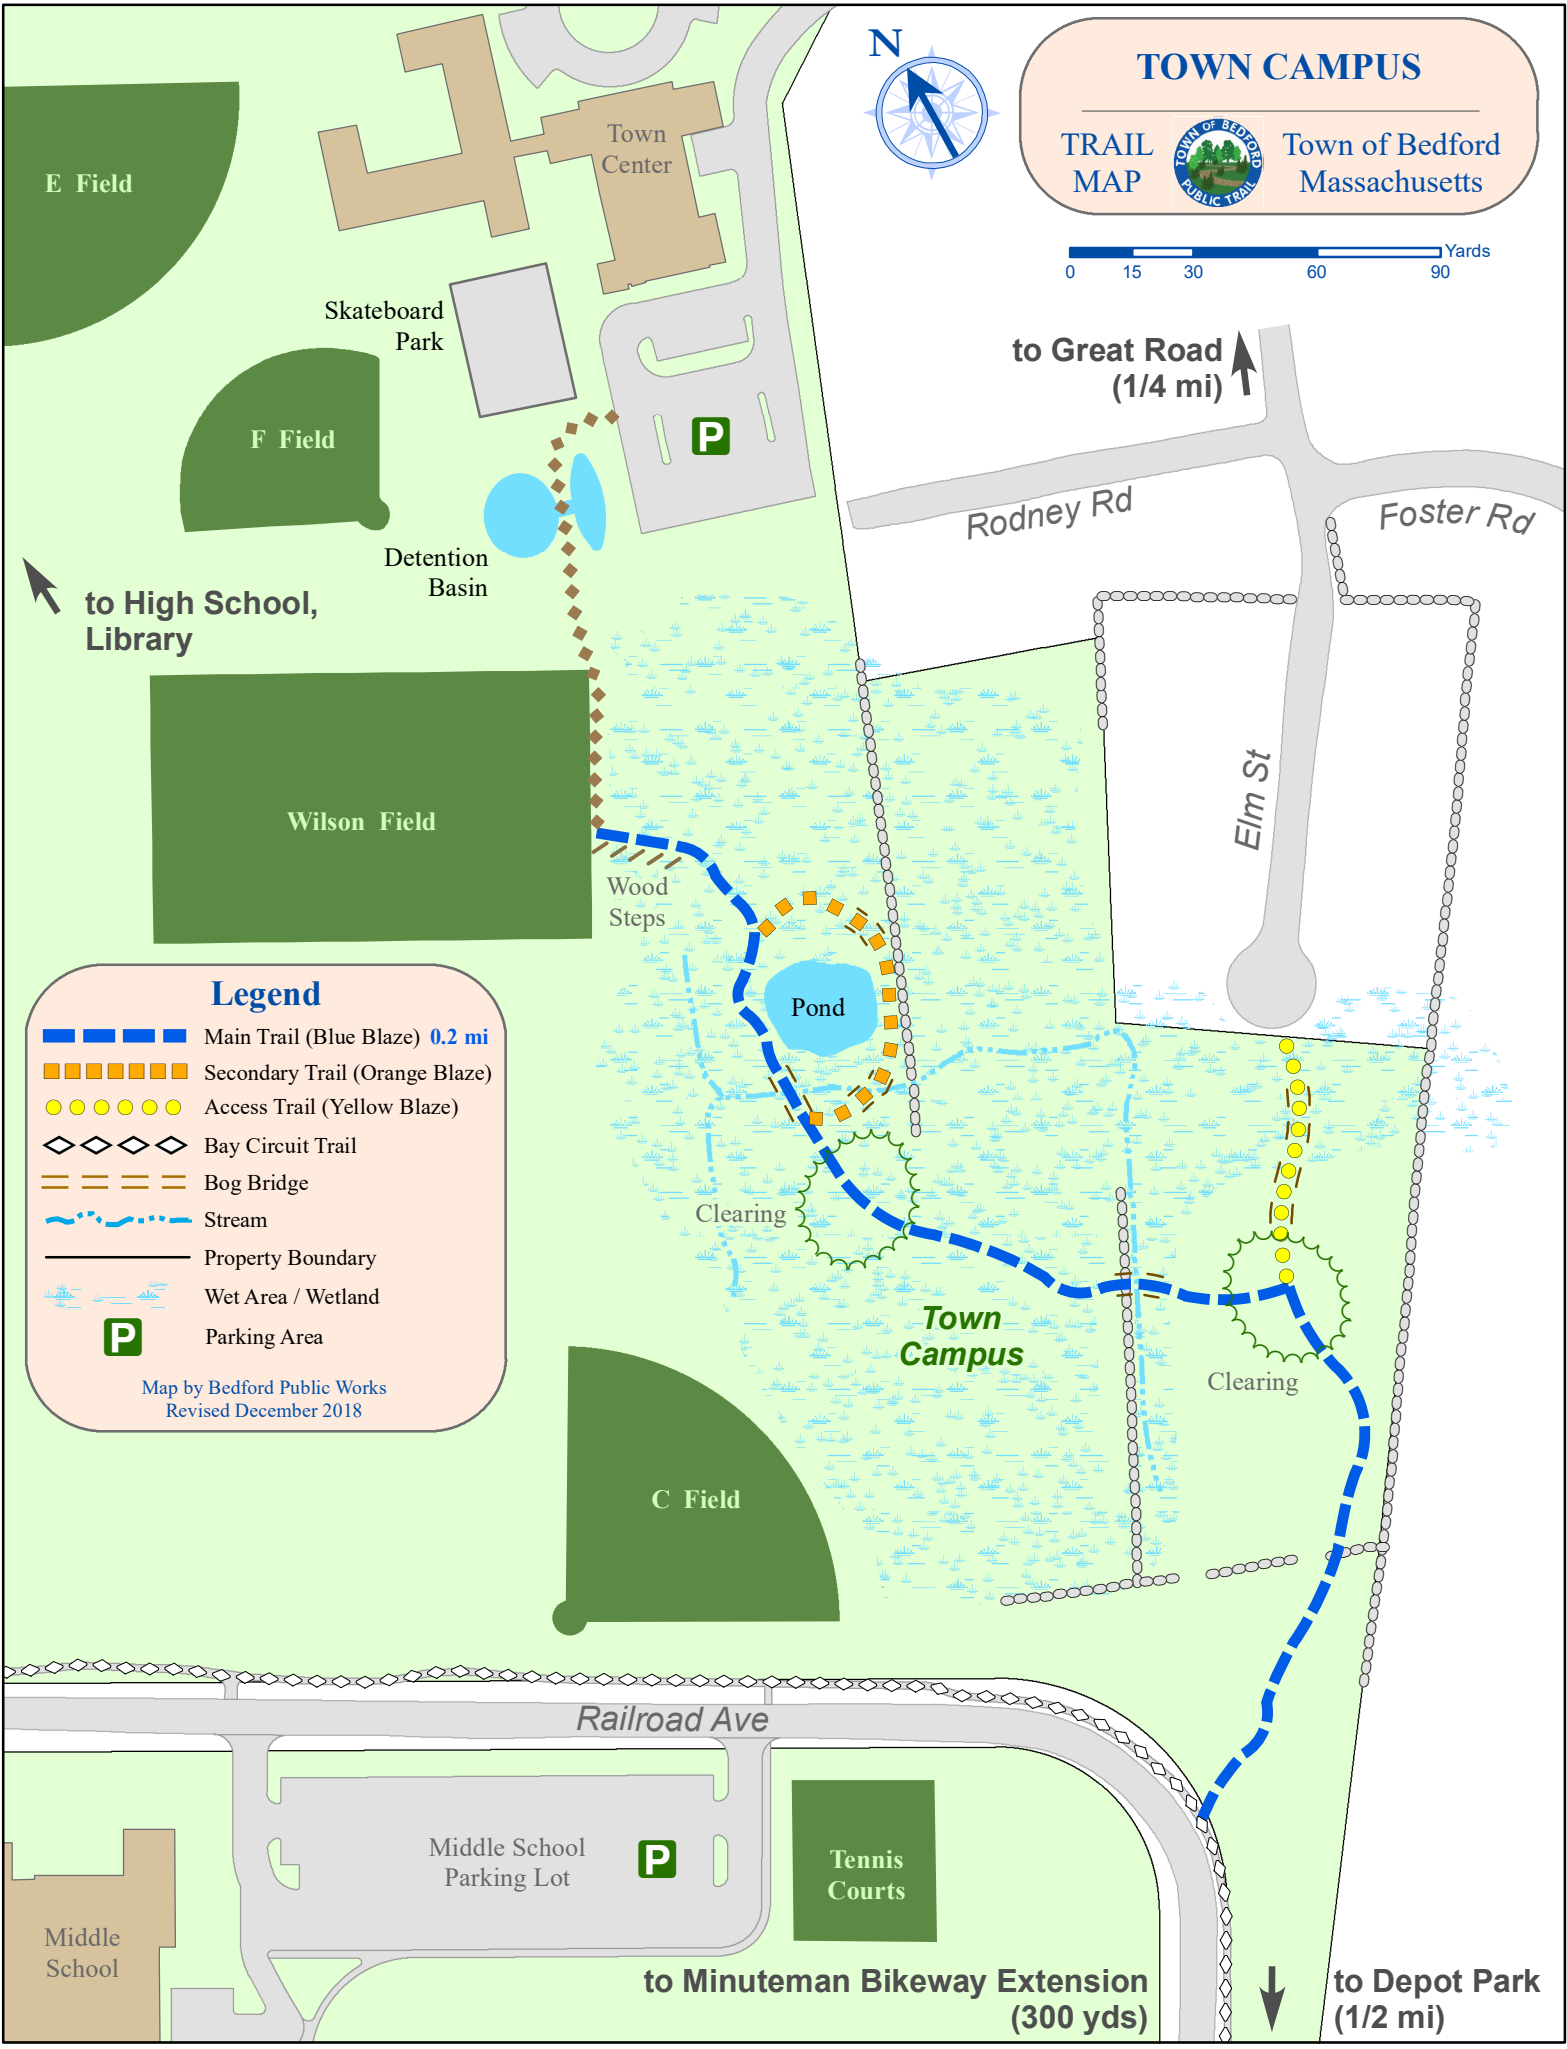

TOWN CAMPUS

TRAIL MAP

Town of Bedford
Massachusetts

to High School,
Library

to Great Road
(1/4 mi)

Legend

-  Main Trail (Blue Blaze) 0.2 mi
-  Secondary Trail (Orange Blaze)
-  Access Trail (Yellow Blaze)
-  Bay Circuit Trail
-  Bog Bridge
-  Stream
-  Property Boundary
-  Wet Area / Wetland
-  Parking Area

Map by Bedford Public Works
Revised December 2018

Railroad Ave

to Minuteman Bikeway Extension
(300 yds)

to Depot Park
(1/2 mi)